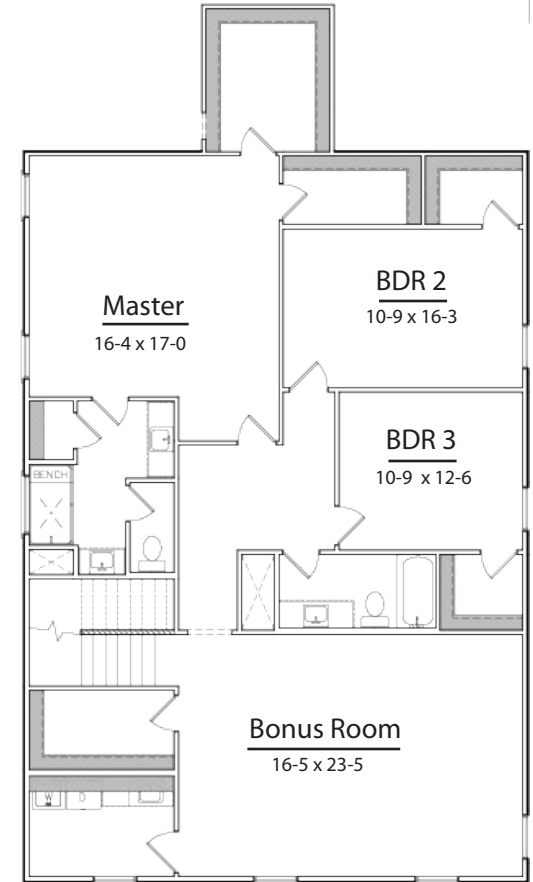

THE SEQUOIA

3,436 Sq. Ft.

First Floor

Second Floor

THE SEQUOIA

3,436 Sq. Ft.

Optional
Cafe Cabinets

Opt. Guest Suite
12-2 x 12-1

Optional
Guest Suite

Optional
Fireplace

First Floor Options

Second Floor Options

Optional
Serenity Bath

Optional
4th Bedroom