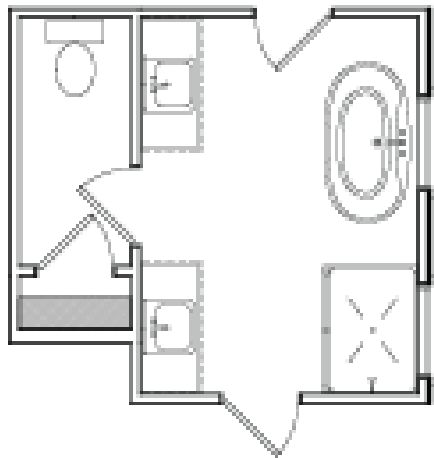

First Floor

Second Floor

# THE RAINIER

2,783 Sq. Ft.

# THE RAINIER

2,783 Sq. Ft.

Optional  
Serenity Bath

Optional  
Fireplace