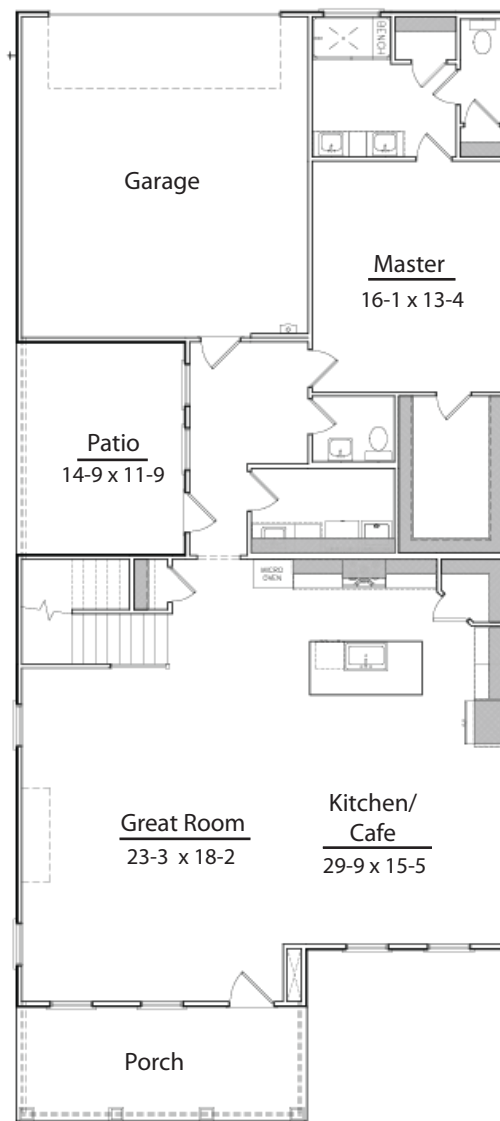

THE REDWOOD

2,727 Sq. Ft.

First Floor

Second Floor

THE REDWOOD

2,727 Sq. Ft.

Optional
Serenity Bath

Optional
Fireplace

Optional
BDR 4
12-2 x 12-0

Optional
4th Bedroom

First Floor Options

Second Floor Options