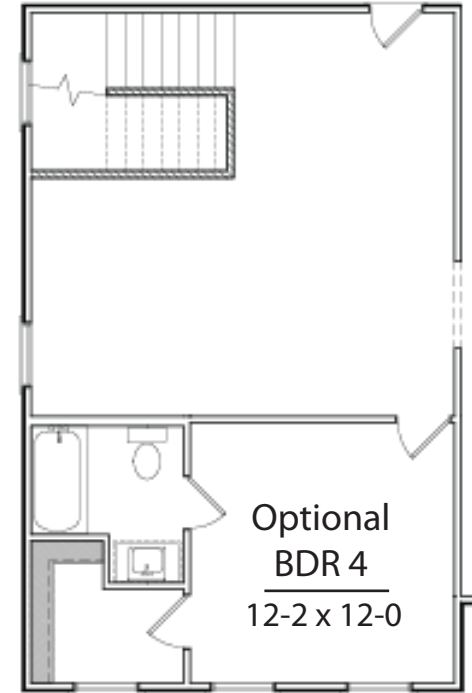

THE REDWOOD

2,727 Sq. Ft.

First Floor

Second Floor

THE REDWOOD

2,727 Sq. Ft.

Optional
Serenity Bath

Optional
Fireplace

Optional
BDR 4
12-2 x 12-0

Optional
4th Bedroom

First Floor Options

Second Floor Options