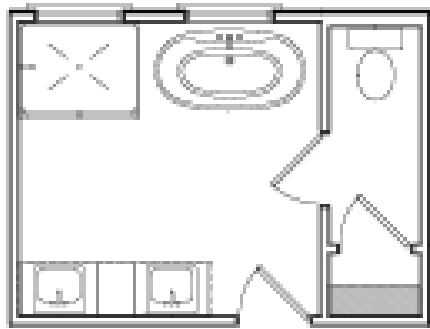

THE REDWOOD

2,727 Sq. Ft.

First Floor

Second Floor

THE REDWOOD

2,727 Sq. Ft.

Optional
Serenity Bath

Optional
Fireplace

Optional
BDR 4
12-2 x 12-0

Optional
4th Bedroom

First Floor Options

Second Floor Options