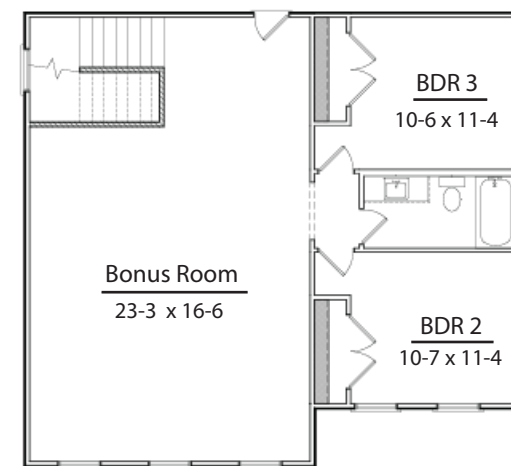

THE REDWOOD

2,727 Sq. Ft.

First Floor

Second Floor

THE REDWOOD

2,727 Sq. Ft.

Optional
Serenity Bath

Optional
Fireplace

Optional
BDR 4
12-2 x 12-0

Optional
4th Bedroom

First Floor Options

Second Floor Options